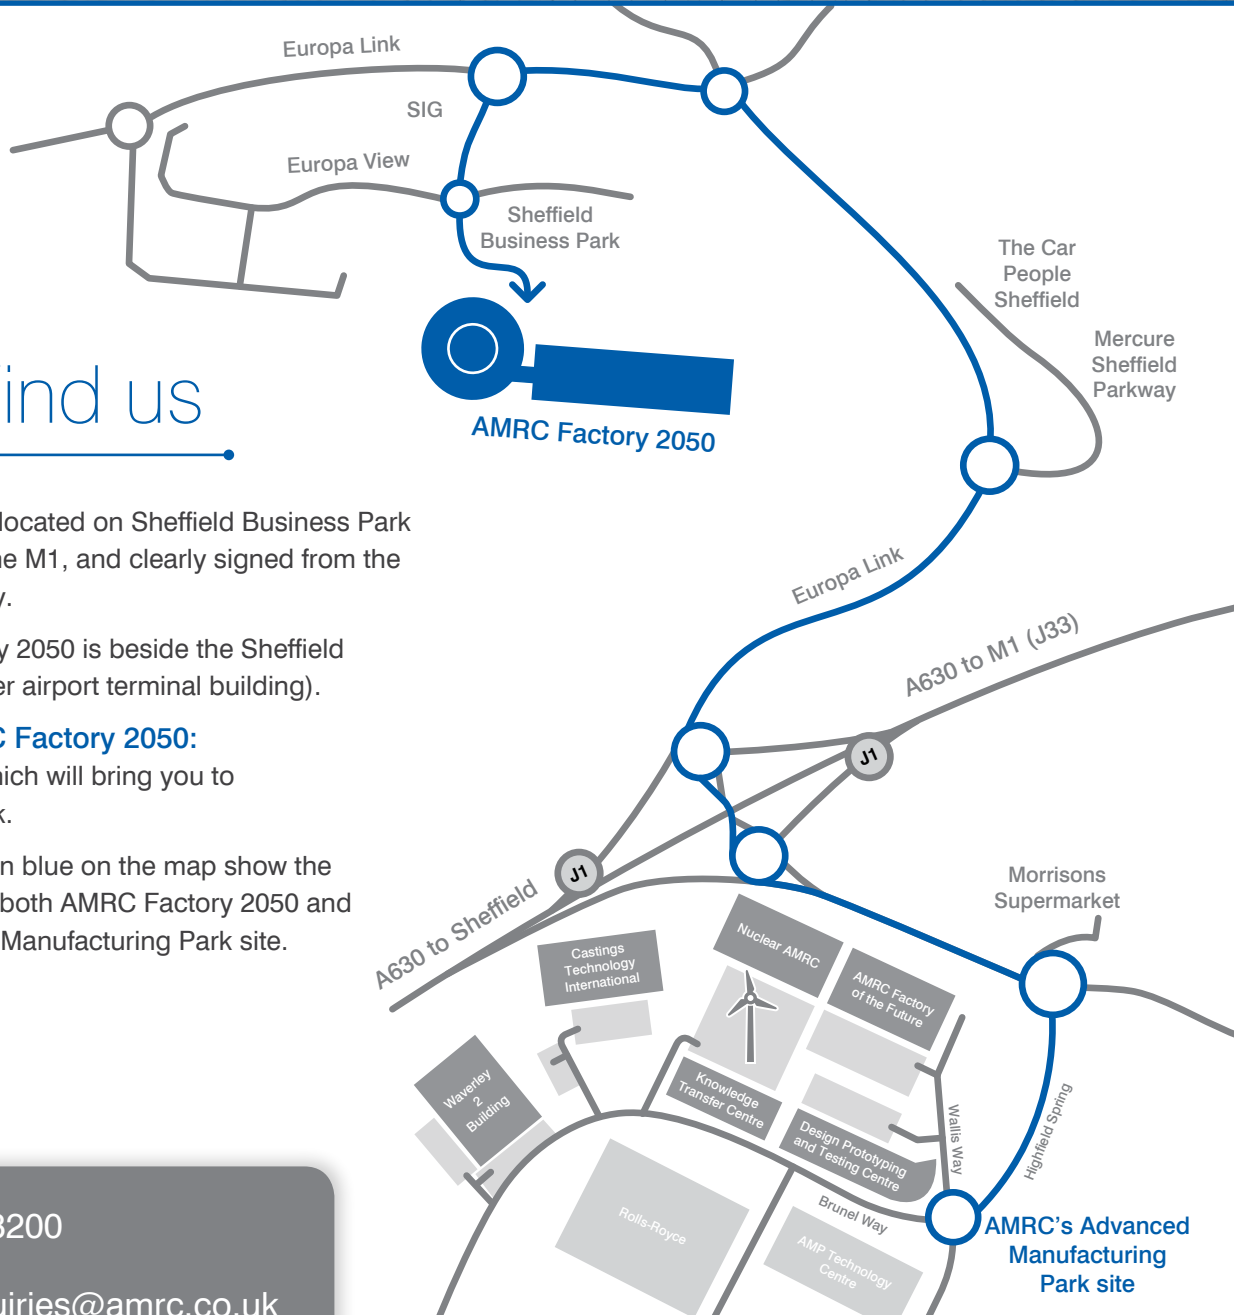

AMRC Factory 2050

Advanced Manufacturing
Research Centre

Image: Bond Bryan

How to find us

AMRC Factory 2050 is located on Sheffield Business Park just off junction 33 of the M1, and clearly signed from the A630 Sheffield Parkway.

The entrance to Factory 2050 is beside the Sheffield Business Centre (former airport terminal building).

Satnav for the AMRC Factory 2050:

please use **S9 1XZ** which will bring you to Sheffield Business Park.

The roads highlighted in blue on the map show the route from the A630 to both AMRC Factory 2050 and the AMRC's Advanced Manufacturing Park site.

0114 215 8200

f2050enquiries@amrc.co.uk

www.amrc.co.uk

HIGHER EDUCATION
FUNDING COUNCIL
FOR ENGLAND