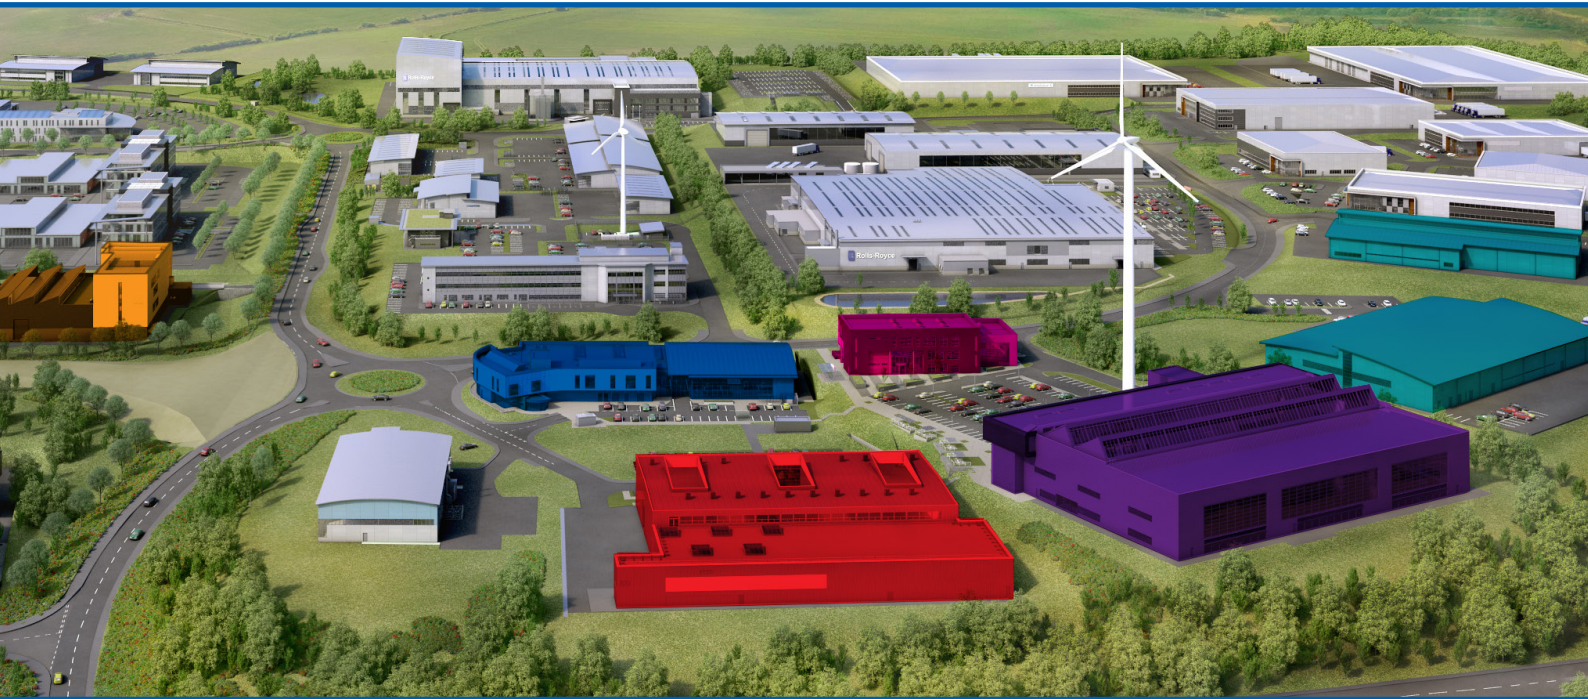

How to find us

Advanced Manufacturing
Research Centre

Advanced Manufacturing Research Centre

We are located on the Advanced Manufacturing Park (AMP) in South Yorkshire, on the border of Sheffield and Rotherham.

The AMP is just off junction 33 of the M1, and clearly signed from the A630 Sheffield Parkway.

Satnav: please use 'S60 5TZ' which will bring you to our campus.

You can park in any of our five car parks marked on the map.

Look for our large wind turbine, which is located in the car park of the Knowledge Transfer Centre and Nuclear AMRC.

0114 222 1747

enquiries@amrc.co.uk

www.amrc.co.uk

CATAPULT
High Value Manufacturing

EUROPEAN UNION
Investing in Your Future
European Regional
Development Fund 2007-13