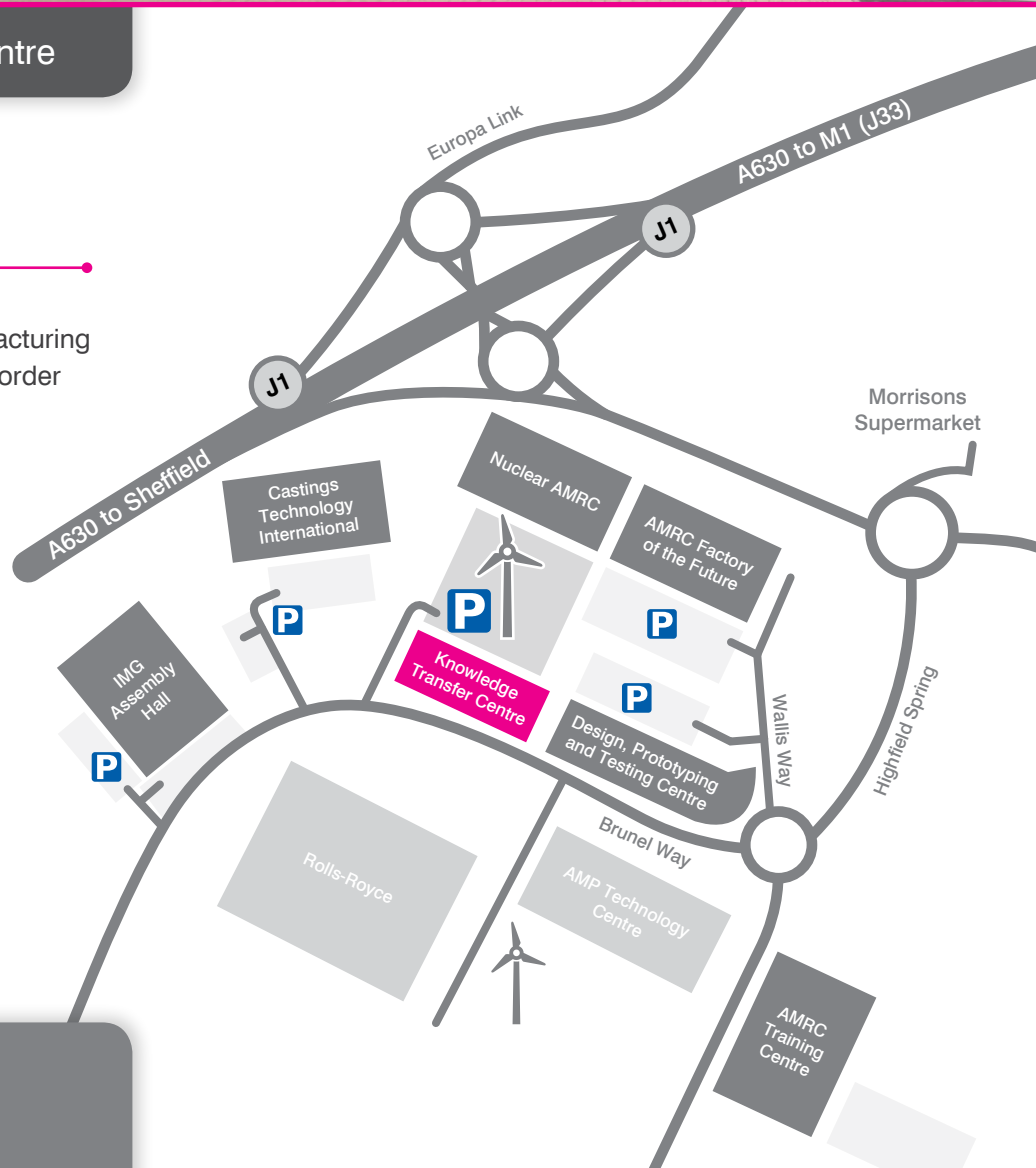

View from the car park

AMRC Knowledge Transfer Centre

How to find us

We are located on the Advanced Manufacturing Park (AMP) in South Yorkshire, on the border of Sheffield and Rotherham.

The AMP is just off junction 33 of the M1, and clearly signed from the A630 Sheffield Parkway.

Satnav: please use 'S60 5TZ' which will bring you to our campus.

You can park in any of our five car parks marked on the map.

Look for our large wind turbine, which is located in the car park of the Knowledge Transfer Centre and Nuclear AMRC.