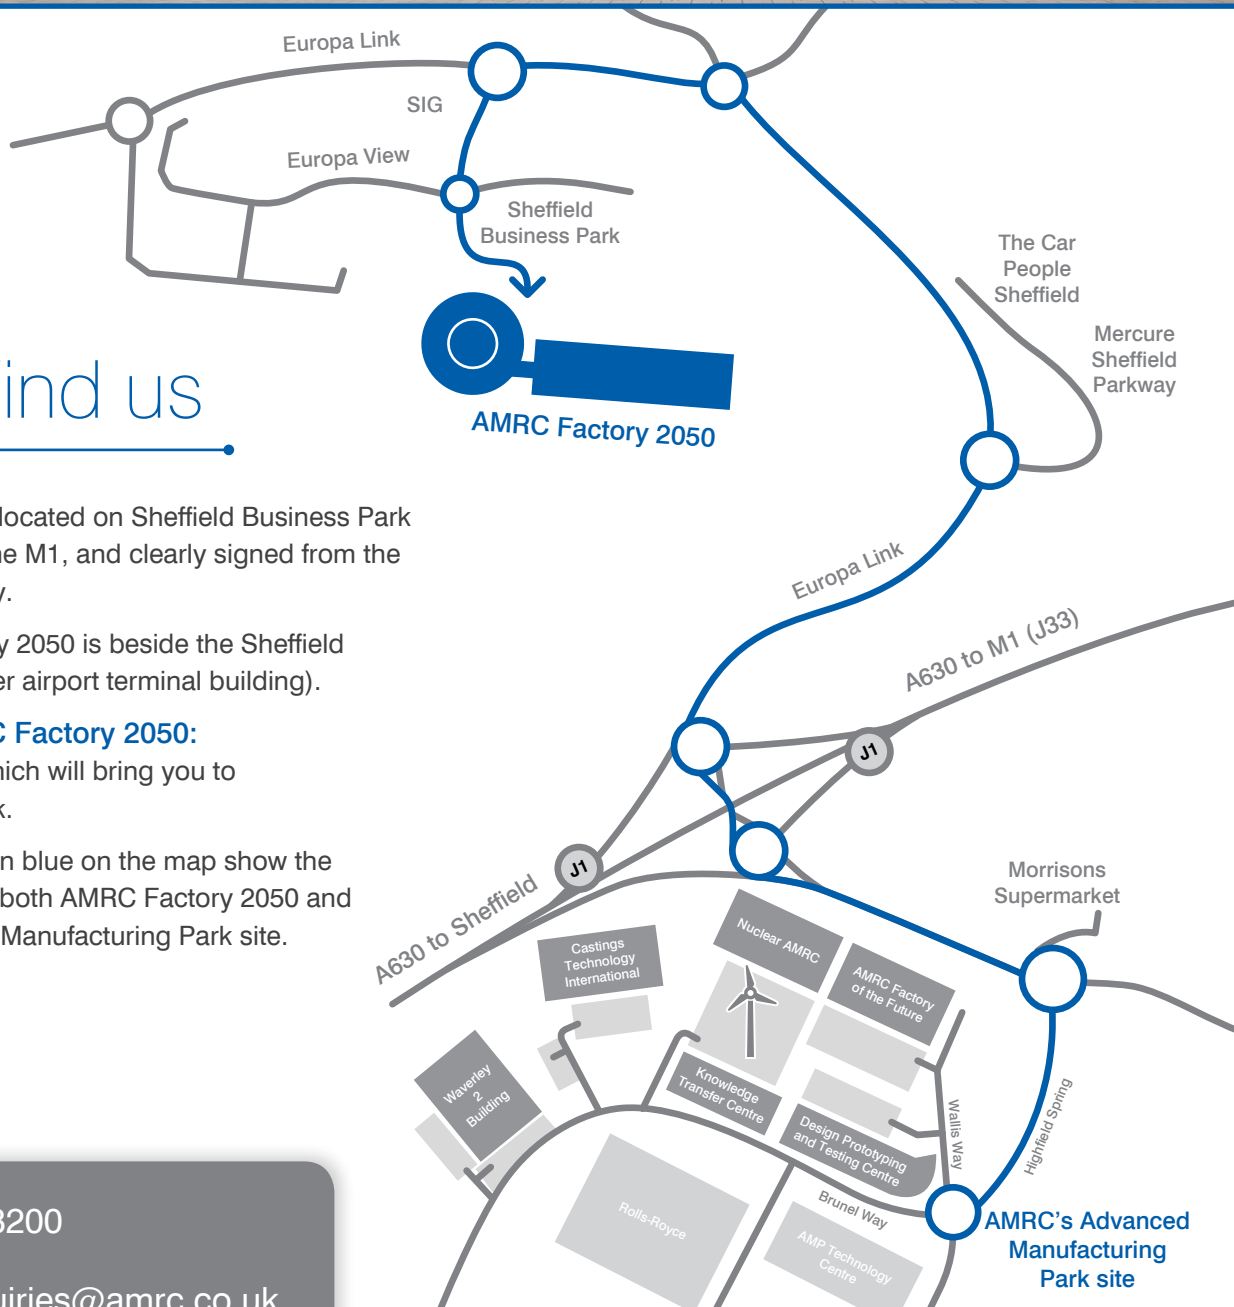

AMRC Factory 2050

Advanced Manufacturing
Research Centre

How to find us

AMRC Factory 2050 is located on Sheffield Business Park just off junction 33 of the M1, and clearly signed from the A630 Sheffield Parkway.

The entrance to Factory 2050 is beside the Sheffield Business Centre (former airport terminal building).

Satnav for the AMRC Factory 2050:

please use **S9 1ZA** which will bring you to Sheffield Business Park.

The roads highlighted in blue on the map show the route from the A630 to both AMRC Factory 2050 and the AMRC's Advanced Manufacturing Park site.

0114 215 8200

f2050enquiries@amrc.co.uk

www.amrc.co.uk