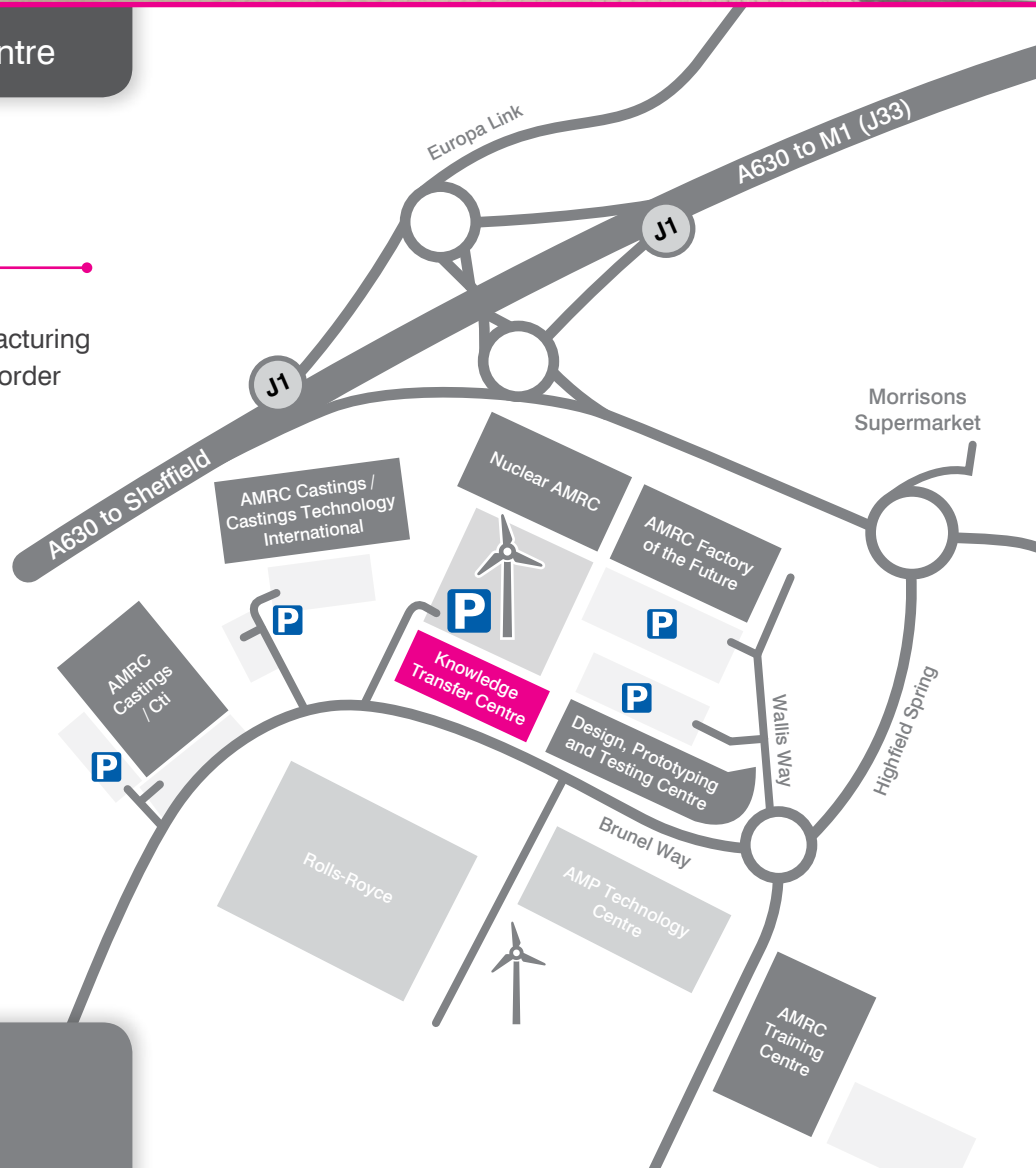

View from the car park

## AMRC Knowledge Transfer Centre

# How to find us

We are located on the Advanced Manufacturing Park (AMP) in South Yorkshire, on the border of Sheffield and Rotherham.

The AMP is just off junction 33 of the M1, and clearly signed from the A630 Sheffield Parkway.

**Satnav:** please use 'S60 5TZ' which will bring you to our campus.

You can park in any of our five car parks marked on the map.

Look for our large wind turbine, which is located in the car park of the Knowledge Transfer Centre and Nuclear AMRC.